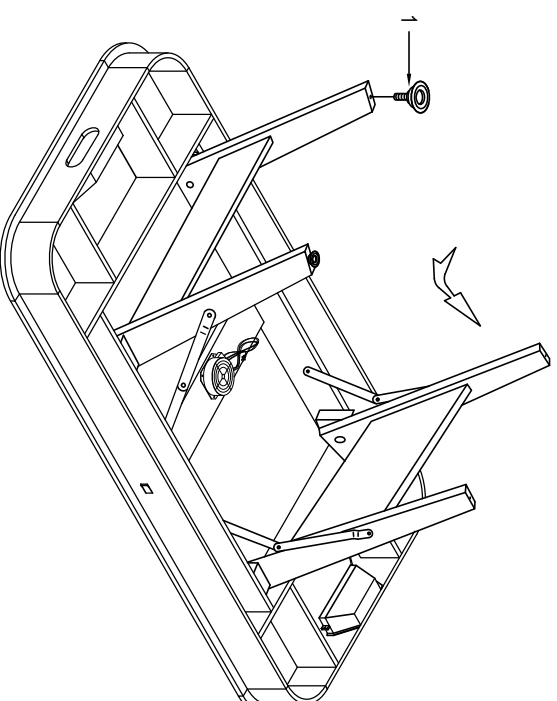

AIR HOCKEY

ITEM NO. : 6011.011

Parts List For 6011.011

#1		#2		#3		#4	
#5	LEG BOLT 8PCS	#6	LEG WASHER 16PCS	#7	LEG NUT 8PCS	#8	1" ROUND HEAD SCREW 12PCS
							
	WRCHEN 1PC		MAIN CABINET 1PC		LEG 4PCS		LEG PANEL 2PCS
#9		#10		#11			
	STRIKER 4PCS		FELT PAD 4PCS		PUCK 4PCS		

STEP 1:

STEP 2:

AIR HOCKEY

Item-No.: 6011.010

Parts List

#1	#2	#3	#4
 Leg leveler 4 pieces	 Pusher 4 pieces	 Pusher felt sticker 4 pieces	 Round puck 4 pieces

Step 1:

Step 2: