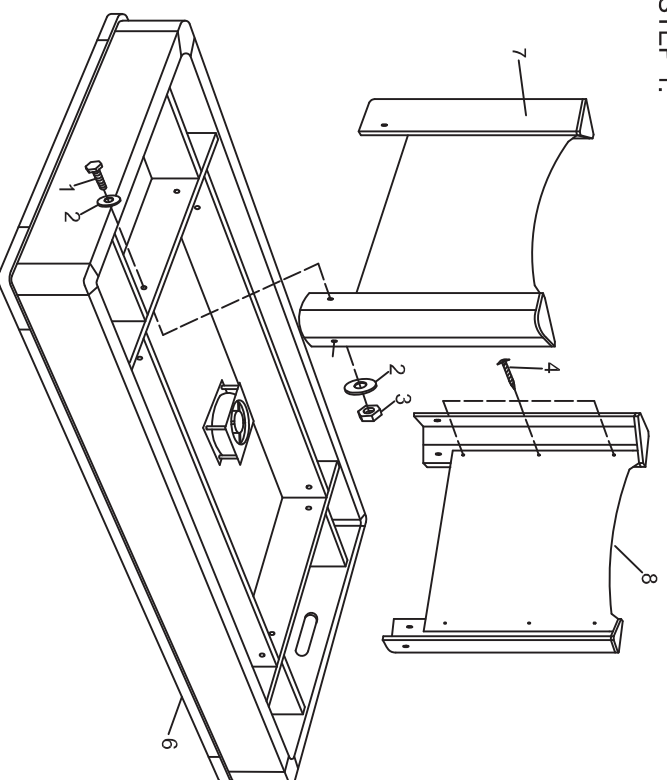

AIR HOCKEY

ITEM NO. : 6011.011

Parts List For 6011.011

#1		#2		#3		#4	
#5	LEG BOLT 8PCS	#6	LEG WASHER 16PCS	#7	LEG NUT 8PCS	#8	1" ROUND HEAD SCREW 12PCS
							
	WRCHEN 1PC		MAIN CABINET 1PC		LEG 4PCS		LEG PANEL 2PCS
#9		#10		#11			
	STRIKER 4PCS		FELT PAD 4PCS		PUCK 4PCS		

STEP 1:

STEP 2:

AIR HOCKEY

Item-No.: 6011.010

Parts List

#1	#2	#3	#4
 Leg leveler 4 pieces	 Pusher 4 pieces	 Pusher felt sticker 4 pieces	 Round puck 4 pieces

Step 1:

Step 2: