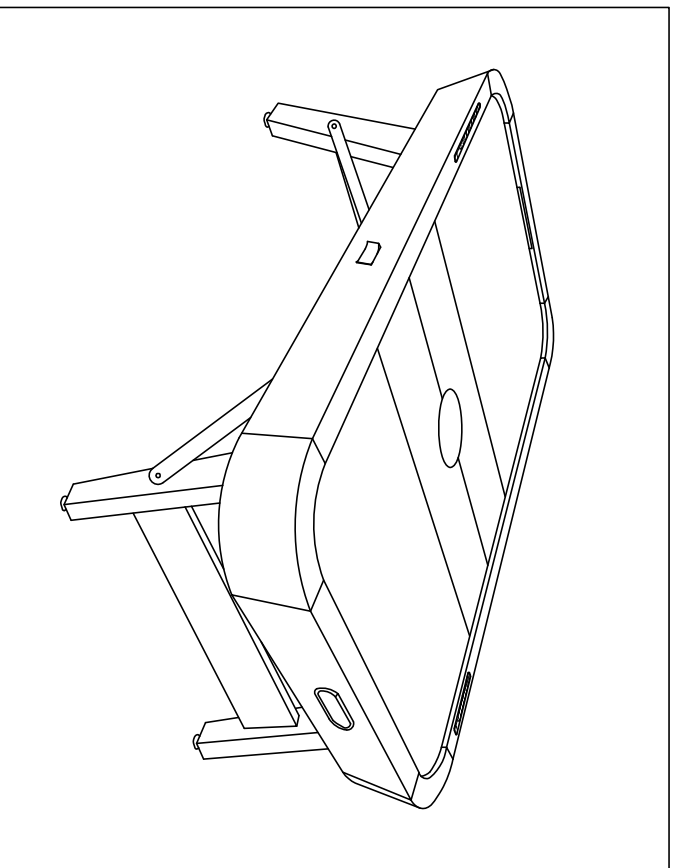

AIR HOCKEY

ITEM NO. : 6011.011

Parts List For 6011.011

#1		#2		#3		#4	
#5	LEG BOLT 8PCS	#6	LEG WASHER 16PCS	#7	LEG NUT 8PCS	#8	1" ROUND HEAD SCREW 12PCS
							
	WRCHEN 1PC		MAIN CABINET 1PC		LEG 4PCS		LEG PANEL 2PCS
#9		#10		#11			
	STRIKER 4PCS		FELT PAD 4PCS		PUCK 4PCS		

STEP 1:

STEP 2:

AIR HOCKEY

Item-No.: 6011.010

Parts List

#1	#2	#3	#4
 Leg leveler 4 pieces	 Pusher 4 pieces	 Pusher felt sticker 4 pieces	 Round puck 4 pieces

Step 1:

Step 2: