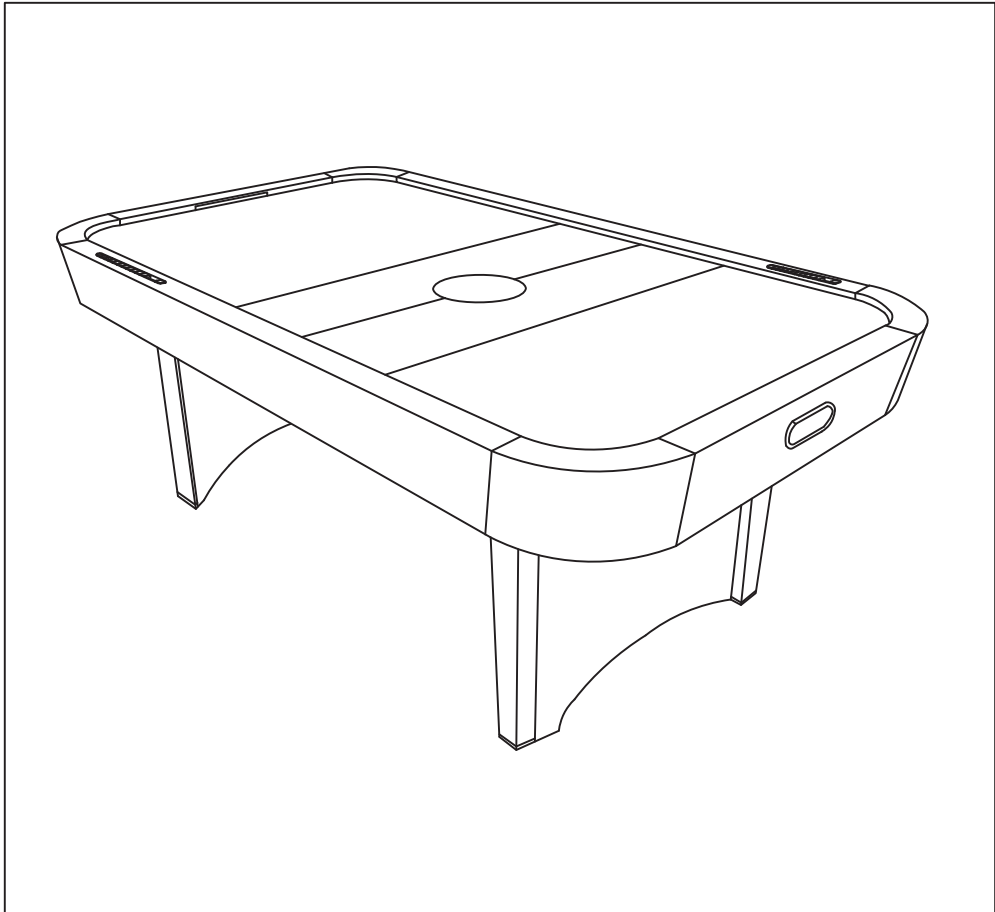

AIR HOCKEY

ITEM NO. : 6011.011

Parts List For 6011.011

#1		#2		#3		#4	
#5	LEG BOLT 8PCS	#6	LEG WASHER 16PCS	#7	LEG NUT 8PCS	#8	1" ROUND HEAD SCREW 12PCS
							
	WRCHEN 1PC		MAIN CABINET 1PC		LEG 4PCS		LEG PANEL 2PCS
#9		#10		#11			
	STRIKER 4PCS		FELT PAD 4PCS		PUCK 4PCS		

STEP 1:

STEP 2:

AIR HOCKEY

Item-No.: 6011.010

Parts List

#1	#2	#3	#4
 Leg leveler 4 pieces	 Pusher 4 pieces	 Pusher felt sticker 4 pieces	 Round puck 4 pieces

Step 1:

Step 2: